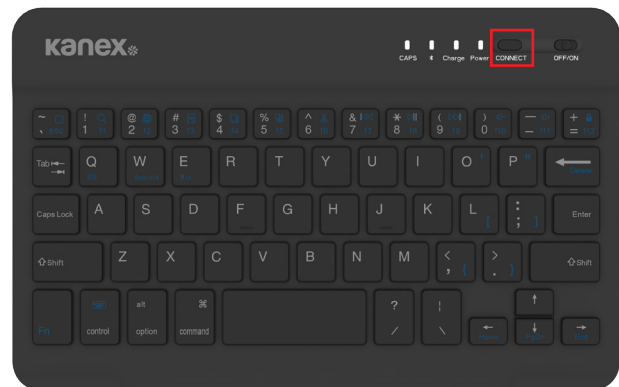

Long Lasting Battery

The internal battery is slim, lightweight, and with enough power to last up to 2-months on a single charge. When power is depleted, connect the keyboard using the included charging cable to a USB power source.

What's Inside:

EasySync iPad Mini Keyboard with Stand Cover
Charging Cable
Quick Start Guide

Technical Specifications

Keyboard Layout: Full QWERTY Layout
Sync Connectivity: Four Bluetooth enabled devices
Bluetooth Technology: Bluetooth 3.0
Stand Cover Finish: Black faux-leather and soft microfiber inner lining
Power: Rechargeable Lithium ion

Compatibility

iOS: 7 and Above
Android: 4.0 and Above
Windows: XP / 7 / 8 / 10
Bluetooth 3.0 supported smartphones and tablets

*Compatible with Samsung, Motorola, Nexus and HTC Android smartphone.

*Currently not compatible with LG, NOKIA, Sony smartphone models.

MPN

K166-1054

UPC

814556019962

Color

Black

Packaging (W x H x L)

130 mm X 12 mm X 200 mm
5.12 in. X 0.47 X 7.87 in.