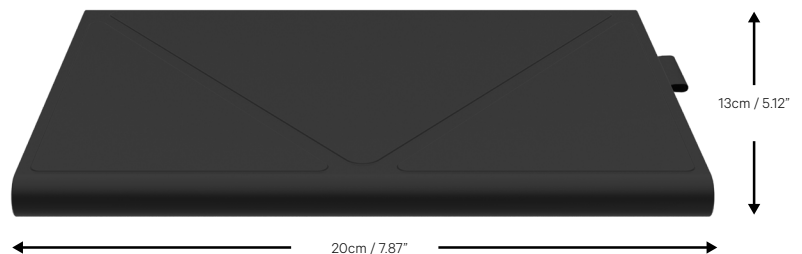

Long Lasting Battery

The internal battery is slim, lightweight, and with enough power to last up to 2-months on a single charge. When power is depleted, connect the keyboard using the included charging cable to a USB power source.

What's Inside:

EasySync iPad Mini Keyboard with Stand Cover
Charging Cable
Quick Start Guide

Technical Specifications

Keyboard Layout: Full QWERTY Layout
Sync Connectivity: Four Bluetooth enabled devices
Bluetooth Technology: Bluetooth 3.0
Stand Cover Finish: Black faux-leather and soft microfiber inner lining
Power: Rechargeable Lithium ion

Compatibility

iOS: 7 and Above
Android: 4.0 and Above
Windows: XP / 7 / 8 / 10
Bluetooth 3.0 supported smartphones and tablets

*Compatible with Samsung, Motorola, Nexus and HTC Android smartphone.

*Currently not compatible with LG, NOKIA, Sony smartphone models.

MPN

K166-1054

UPC

814556019962

Color

Black

Packaging (W x H x L)

130 mm X 12 mm X 200 mm
5.12 in. X 0.47 X 7.87 in.