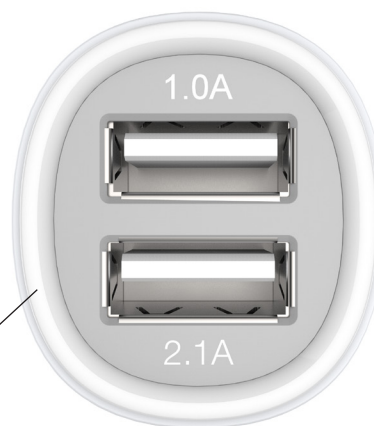

2-Port USB Car Charger

- Charge your iPhone and iPad simultaneously
- Includes an LED power indicator

Simultaneously Charge your iPhone and iPad

Charge your iPhone and iPad on the road with the Kanex 2-Port USB Car Charger. Get unlimited talk and play time while on the go. The stylish, yet durable design was built for everyday use and portability.

One 1.0A port is ideal for charging iPhone, while the other 2.1A port is ideal for charging iPad. A white LED light signals that the charger is on and ready.

1.0A
for iPhone

+

2.1A
for iPad

LED rim lights up while charging

Technical Specifications:

- Input: 10-24V DC
- Output: 5V/2.1A DC, 5V/1.0A DC

Compatibility:

Works with all USB enabled device

Measurements:

- Packaging (W x H)
- 81.82 x 111.59 mm
- 3.22 x 4.39 in

UPC: 814556016244
MPN: CLA2PORT