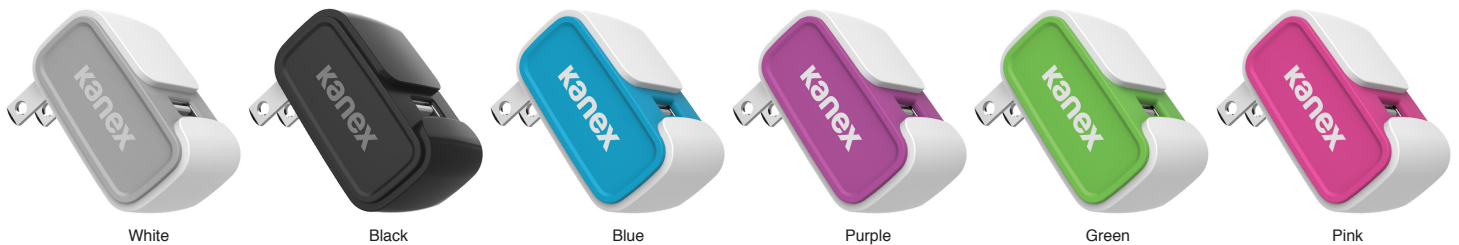

Wall Charger

- 1 USB port equipped with 2.4 Amps for maximum charge
- Sleek, modern design and vibrant colors
- Fold-down plug blades for easy travel
- Compatible with iPhone, iPod, iPad, Galaxy, Androids and other mobile devices

12W
2.4 AMP

FAST

Uniquely Yours

The sleek, modern and vibrant design will be a pleasant addition to your wall or power outlet. Choose from a variety of colors and make it your own.

White

Black

Blue

Purple

Green

Pink

Powerful Charging

The MiColor Wall Charger sports a 1-USB port with 2.4 Amps of power to Fast Charge anything from an iPhone, iPad, Kindle tablet, or Galaxy S at home or the office.

FAST

HRS

1.0 AMP

2.4 AMP

Charges twice as fast as 1.0 AMP.

Tested on 4th Gen iPad / Testés sur la 4e génération d'iPad / Probado en iPad de 4ª generación

Foldable Blades, Easy Travel

The MiColor Wall Charger features fold-down plug blades designed to make travel a cinch. No more worrying about puncturing your items, leaving marks on your clothes or bent plug blades.